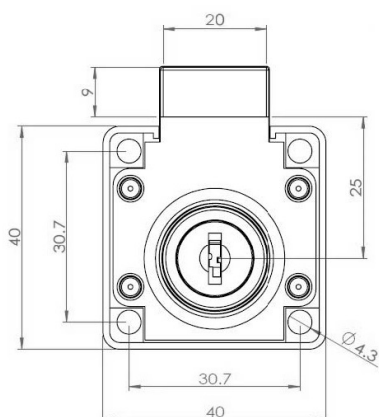

PRODUCT SHEET

Description:

Rim Lock 850, $\varnothing 19 \times 22 \text{mm}$, Drawer, NPL, CK SISO, KA G80

Item number:

14.01.040-3

Units	Box	Carton	HS Code	Barcode
Pcs.	12	192	8301300000	
				5704866031981