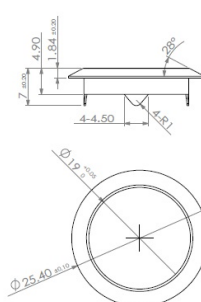

PRODUCT SHEET

Description:

Rim Lock 850, $\varnothing 19 \times 22 \text{mm}$, Drawer, NPL, CK SISO, KA G80

Item number:

14.01.040-3

Units	Box	Carton	HS Code	Barcode
Pcs.	12	192	8301300000	
				5704866031981